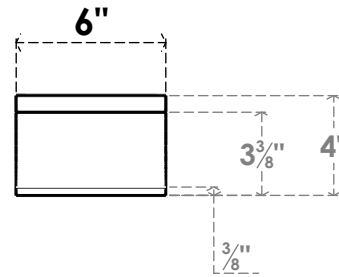

ITEM NUMBER: BRCPC060X36000X04000IMP

6"W X 36"D X 4"H IMPERIAL ARCHITECTURAL GRADE PVC CLOSED KNEE BRACE

SIDE PROFILE

FRONT PROFILE

ISOMETRIC

EKENA MILLWORK
2300 WEST MAIN ST.
CLARKSVILLE, TX 75426
TOLL FREE: 866-607-0453
WWW.EKENAMILLWORK.COM