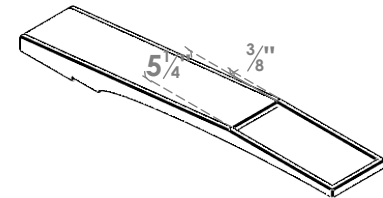

ITEM NUMBER: BRCPC060X36000X04000IMP

6"W X 36"D X 4"H IMPERIAL ARCHITECTURAL GRADE PVC CLOSED KNEE BRACE

SIDE PROFILE

FRONT PROFILE

ISOMETRIC

EKENA MILLWORK
2300 WEST MAIN ST.
CLARKSVILLE, TX 75426
TOLL FREE: 866-607-0453
WWW.EKENAMILLWORK.COM