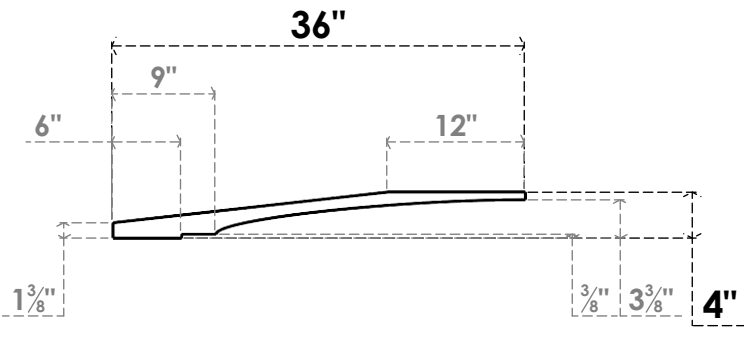

ITEM NUMBER: BRCPC060X36000X04000IMP

6"W X 36"D X 4"H IMPERIAL ARCHITECTURAL GRADE PVC CLOSED KNEE BRACE

SIDE PROFILE

FRONT PROFILE

ISOMETRIC

EKENA MILLWORK
2300 WEST MAIN ST.
CLARKSVILLE, TX 75426
TOLL FREE: 866-607-0453
WWW.EKENAMILLWORK.COM